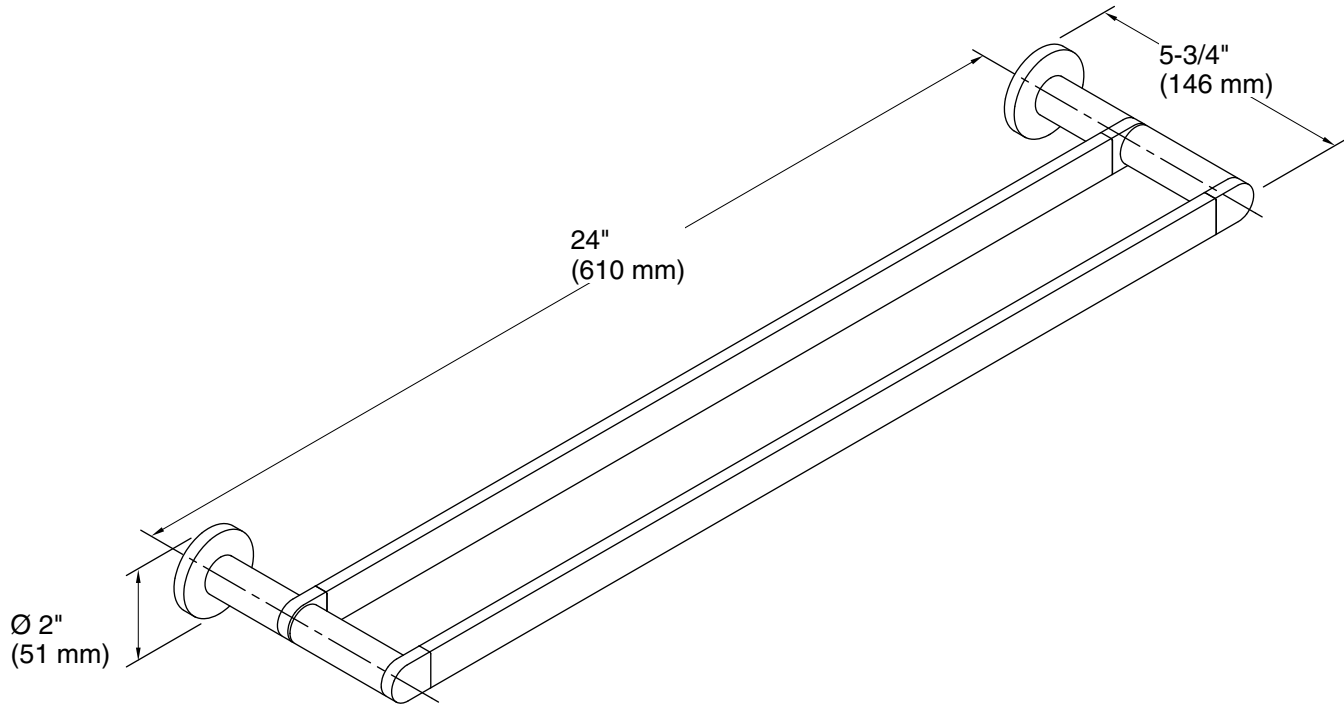

Technical Information

All product dimensions are nominal.

Material: Zinc, Brass

Notes

Install this product according to the installation guide.